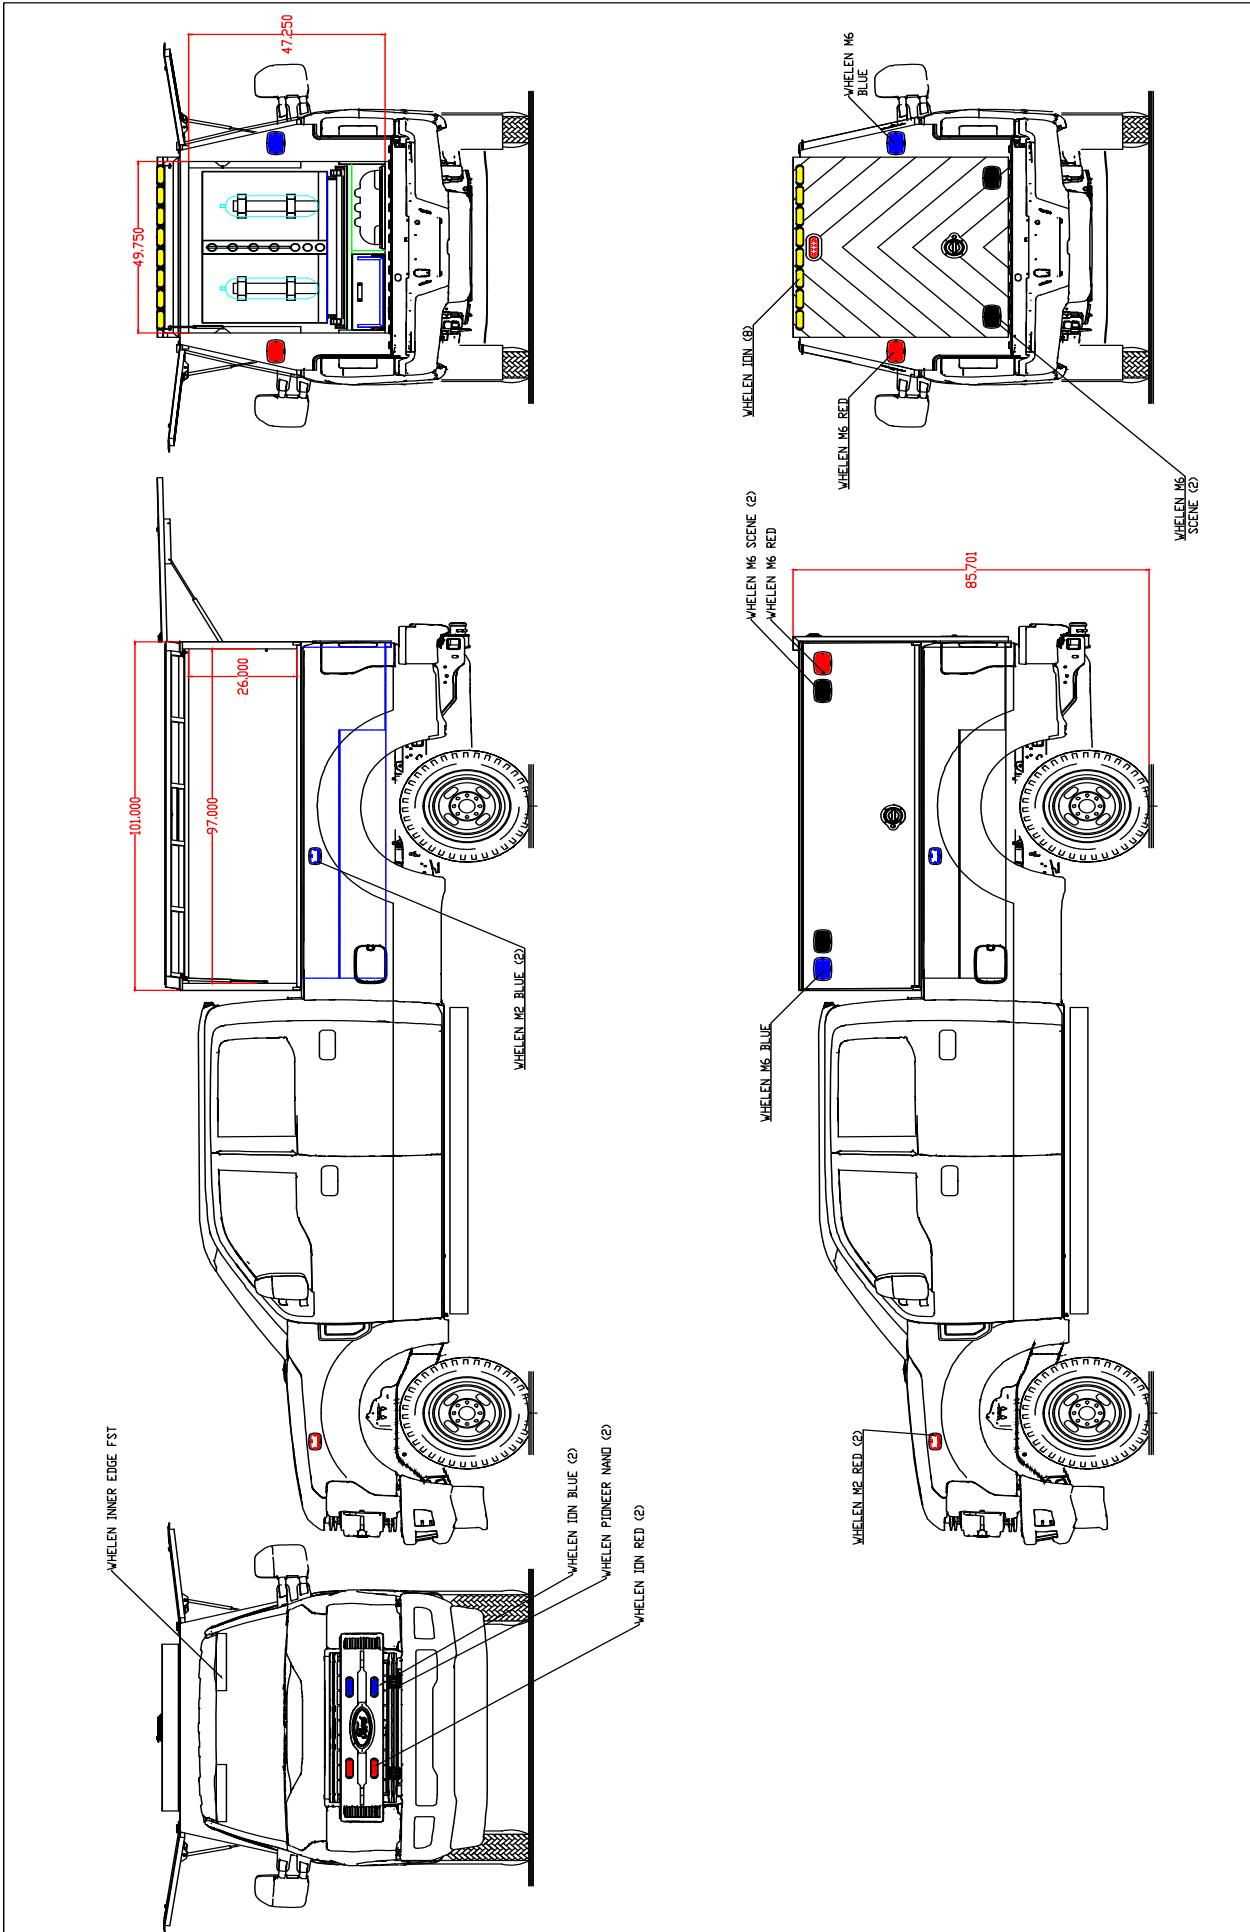

ENGINEERING DESIGNS SHOWN ON THIS DRAWING ARE THE PROPERTY OF

STONEWELL BODIES

AND CANNOT BE DUPLICATED WITHOUT OUR WRITTEN PERMISSION

ALL DIMENSIONS SHOWN ARE SUBJECT TO ENGINEERING CHANGES DUE TO VARIATIONS IN MANUFACTURING PROCESS.

CHASSIS MAKE AND MODEL		2021 FORD F250	
WB	CA	EA	RA
176"	56.3"	XX	XX
BODY DIMENSIONS			
LENGTH	101"		
HEIGHT	70"		
WIDTH	70"		
DOORS	09 AL	SH1,09 ALUM.	
TRUCK NO.	NA	REVISION DATE NA	
TYPE	CAP	SHEET 1 OF 1	DWG-NO. 0000-01
MODEL	RESCUE	APPROVED BY	

625 SILLS RD. GEDEN, NY 13071. P 315-497-5382. F 315-497-1539

quality • dependability • service

STONEWELL

LEBANON TOWNSHIP CAP

DATE 10/13/20 REVISION DATE NA REV LEVEL NA

DRAWN & CHECKED BY APPROVED BY